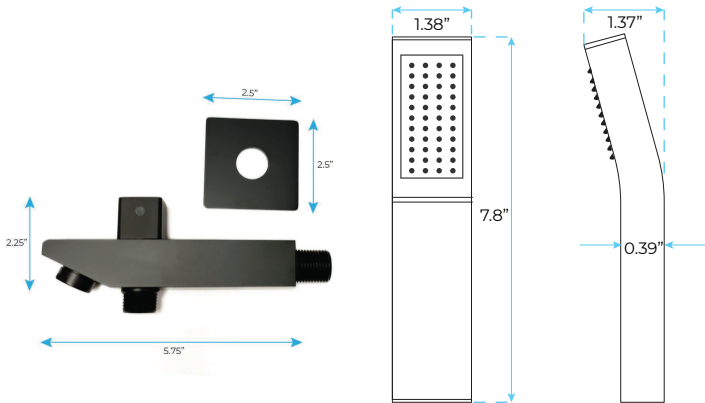

FONTANA LUIGI LED REMOTE CONTROL BRASS SHOWER SET SPECS

Specifications

LED color change: Remote control color, need electric power

Function: Rainfall, waterfall, water curtain

Surface Finish: Matte black

Showerhead material: 304 stainless steel

Installation: embedded ceiling install

Mixer: 5+1 thermostatic shower valve matte black

Showerhead Size:

Hand Shower Size:

The minimum required water pressure is 0.05 MPa (0.5 bar).
Flow rate 2.5 GPM (9.5 LPM).

Mixer Size:

Body jet Size:

Flow rate 1.5 GPM (5.7 LPM).