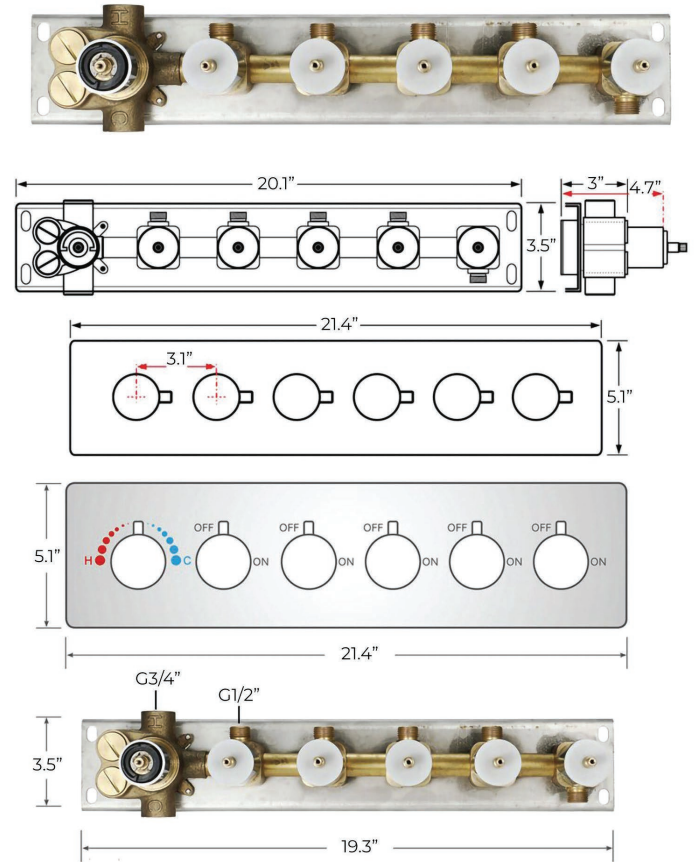

FONTANA LUIGI LED REMOTE CONTROL BRASS SHOWER SET SPECS

Specifications

LED color change: Remote control color, need electric power

Function: Rainfall, waterfall, water curtain

Surface Finish: Matte black

Showerhead material: 304 stainless steel

Installation: embedded ceiling install

Mixer: 5+1 thermostatic shower valve matte black

Showerhead Size:

Hand Shower Size:

The minimum required water pressure is 0.05 MPa (0.5 bar).
Flow rate 2.5 GPM (9.5 LPM).

Mixer Size:

Body jet Size:

Flow rate 1.5 GPM (5.7 LPM).