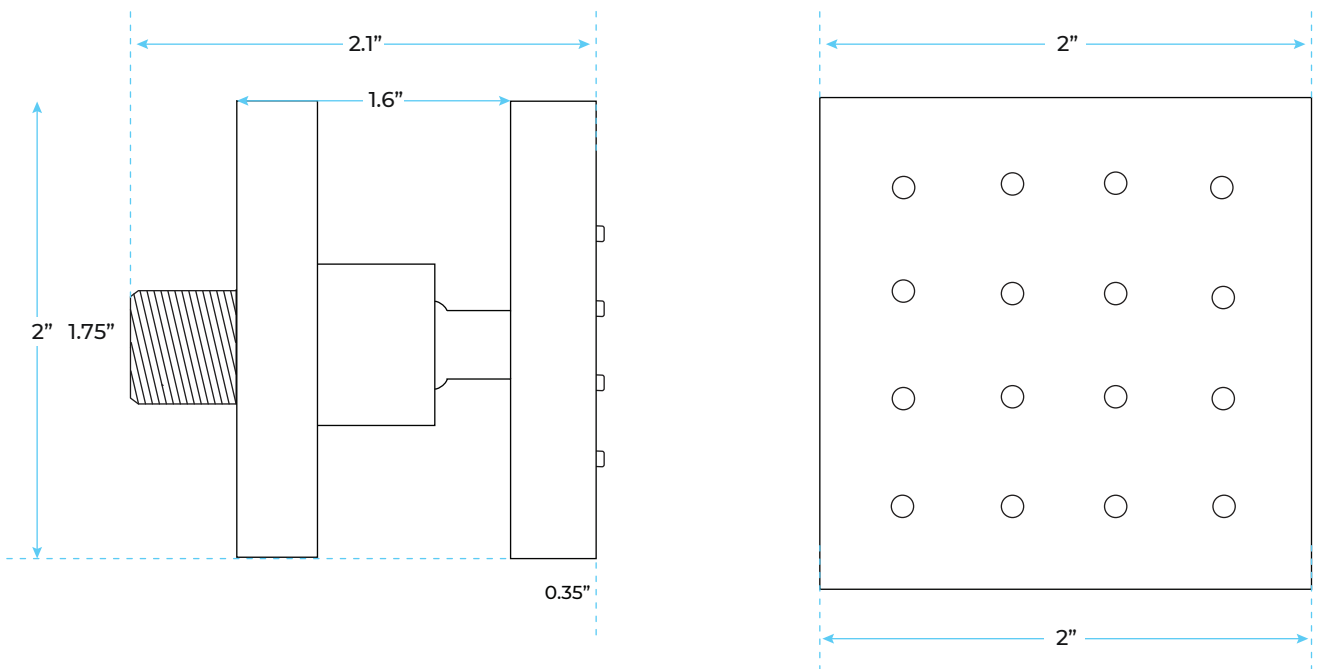

Installation: embedded ceiling install

Mixer: 5+1 thermostatic shower valve matte black

Showerhead Size:

Hand Shower Size:

The minimum required water pressure is 0.05 MPa (0.5 bar).
Flow rate 2.5 GPM (9.5 LPM).

Mixer Size:

Body jet Size:

Flow rate 1.5 GPM (5.7 LPM).