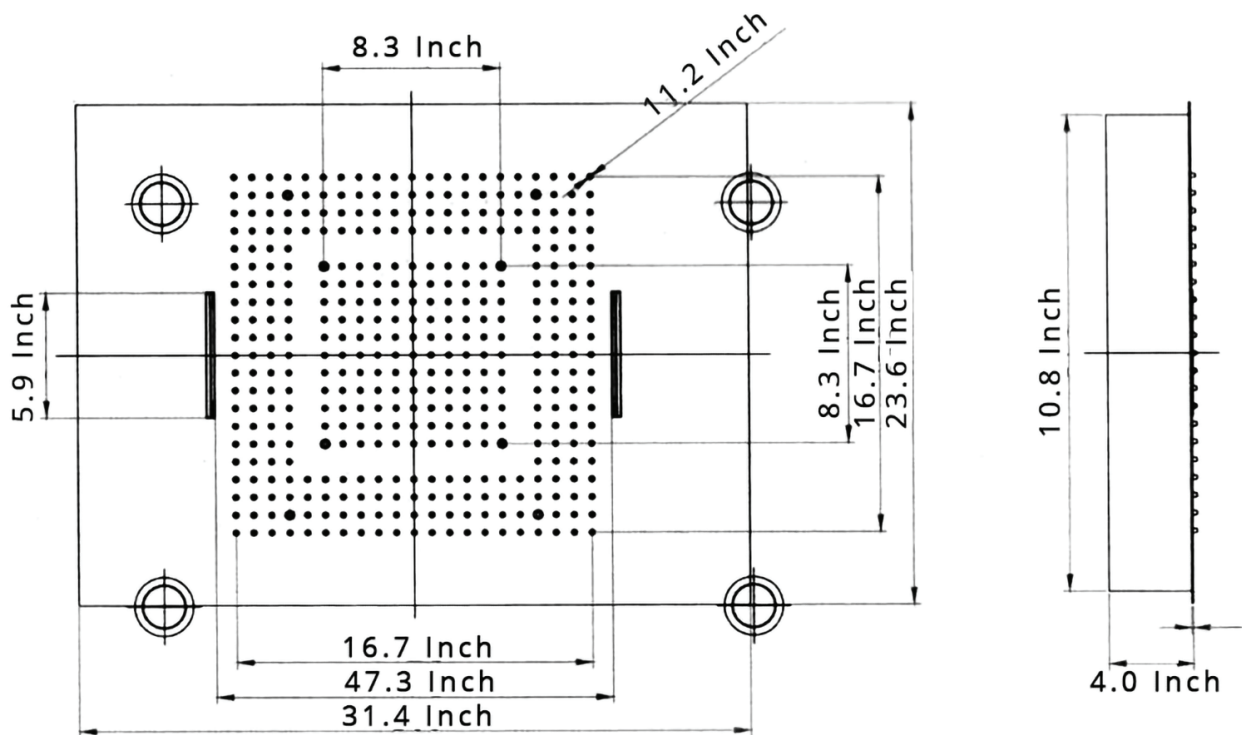

FONTANA LUIGI LED REMOTE CONTROL BRASS SHOWER SET SPECS

Specifications

LED color change: Remote control color, need electric power

Function: Rainfall, waterfall, water curtain

Surface Finish: Matte black

Showerhead material: 304 stainless steel

Installation: embedded ceiling install

Mixer: 5+1 thermostatic shower valve matte black

Showerhead Size:

Hand Shower Size:

The minimum required water pressure is 0.05 MPa (0.5 bar).
Flow rate 2.5 GPM (9.5 LPM).

Mixer Size:

Body jet Size:

Flow rate 1.5 GPM (5.7 LPM).